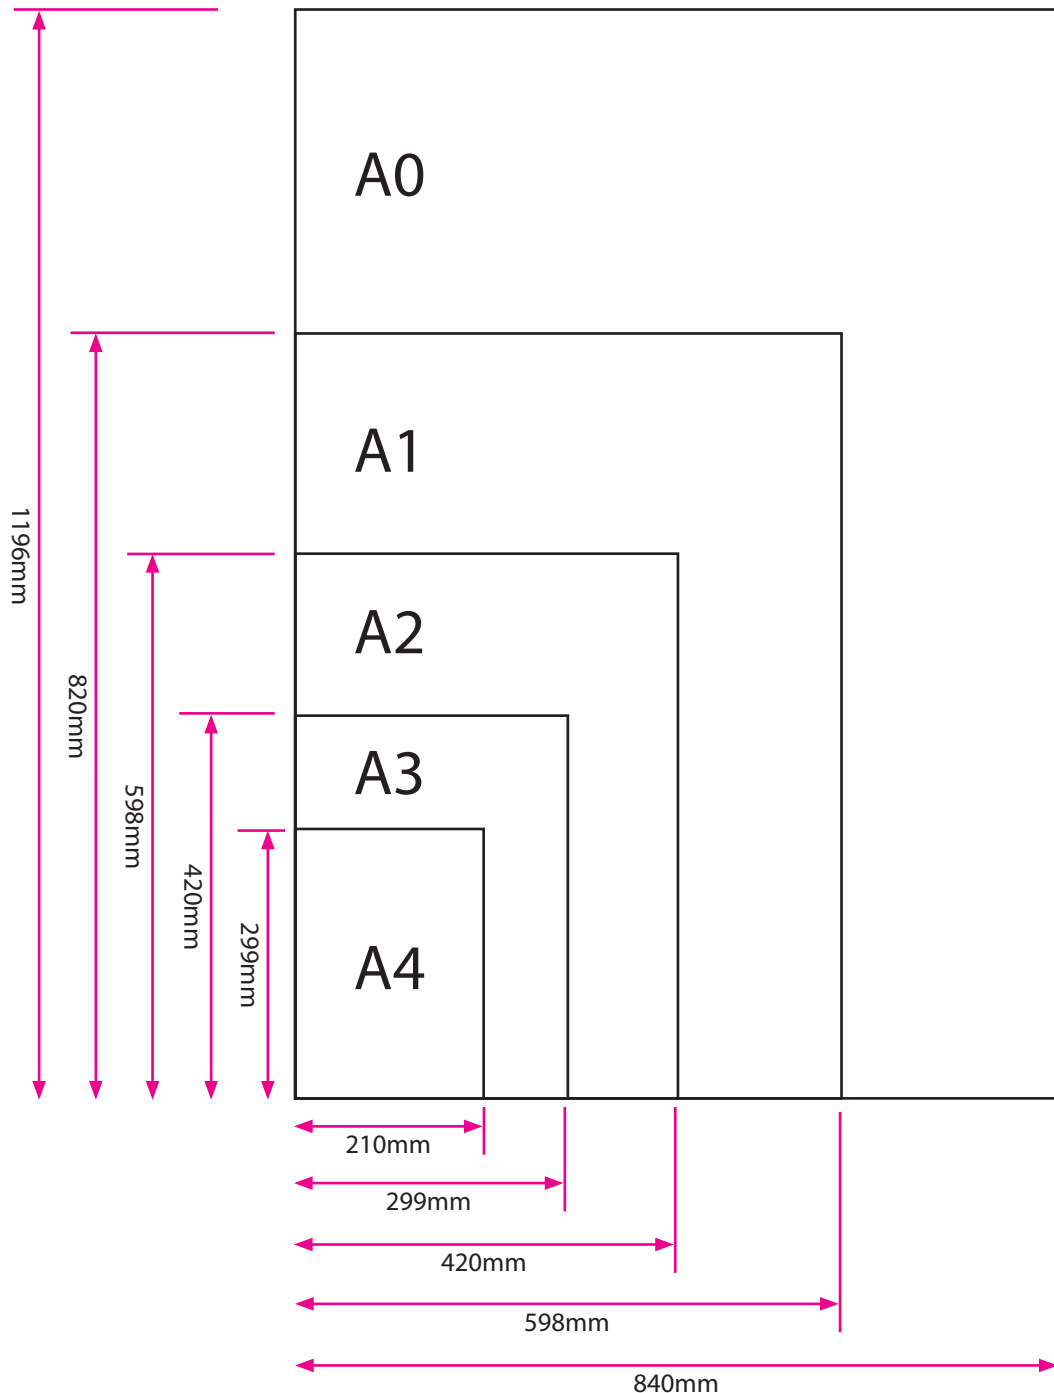

PULLUP BANNERS

The artwork needs to be supplied:

CMYK, 300dpi, Actual size, PDF, Vector, eps or tiff file

Note: No bleed or crop marks required

If unsure about the artwork specification please call us

PVC BANNERS

The artwork needs to be supplied:

CMYK, 300dpi, Actual size xmm x ymm, PDF, Vector, eps or tiff file

Note: No bleed or crop marks required

If unsure about the artwork specification please call us

ARTWORK GUIDE

just

POSTERS & CANVAS

The artwork needs to be supplied:

CMYK, 300dpi, Actual size, PDF, Vector, eps or tiff file

Note: No bleed or crop marks required for canvas

5mm bleed for Posters

If unsure about the artwork specification please call us

PARASOLS

SQUARE

ROUND

The artwork needs to be supplied: CMYK, 300dpi, Actual size, PDF, Vector, eps or tiff file

Note: No bleed or crop marks required for canvas 5mm bleed for Posters

If unsure about the artwork specification please call us