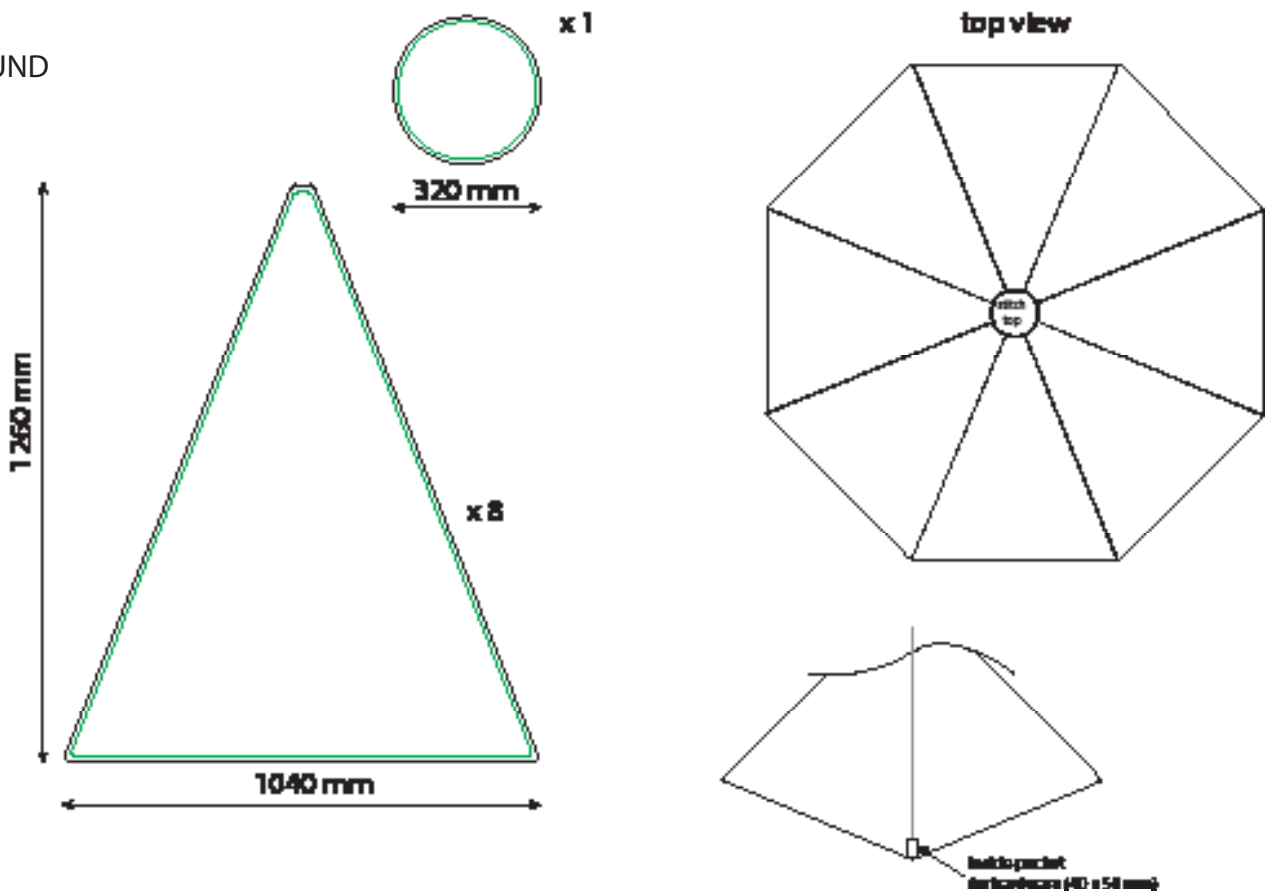

PARASOLS

SQUARE

ROUND

The artwork needs to be supplied: CMYK, 300dpi, Actual size, PDF, Vector, eps or tiff file

Note: No bleed or crop marks required for canvas 5mm bleed for Posters

If unsure about the artwork specification please call us