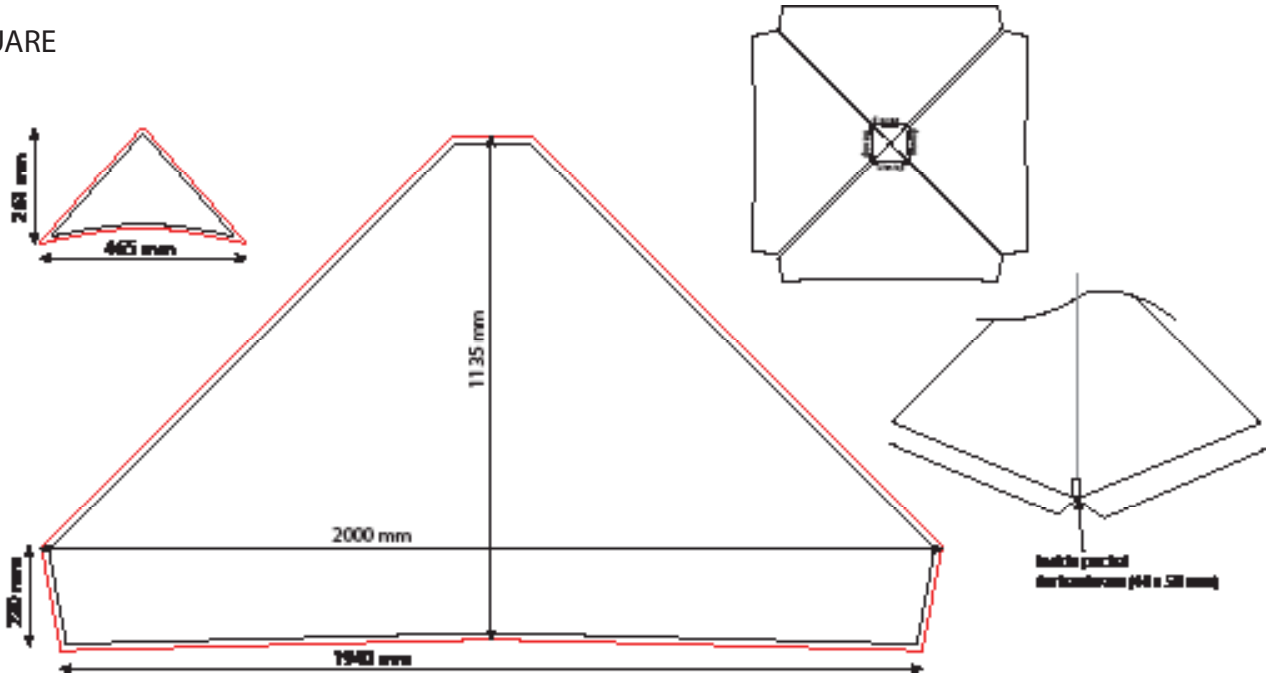

PARASOLS

SQUARE

ROUND

The artwork needs to be supplied: CMYK, 300dpi, Actual size, PDF, Vector, eps or tiff file

Note: No bleed or crop marks required for canvas 5mm bleed for Posters

If unsure about the artwork specification please call us